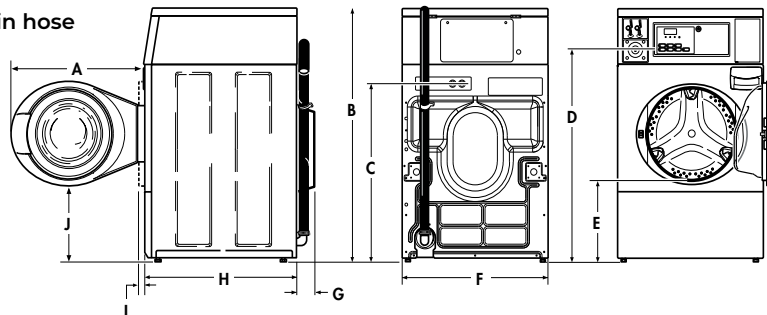

CW10 electric- PREP FOR COIN

MODEL NUMBER	BF3JXASP403UN06 (Stainless steel cabinet) BF3JXASP403UW06 (white cabinet)	BF3JXASG403UN06 (stainless steel cabinet)
CONTROL	EVO7S	EVO7S
CONTROL LOCATION	10° front control	10° front control
DRUM		
CAPACITY (KG)	9,5	9,5
CYLINDER VOLUME (L)	96,8	96,8
MOTOR		
POWER (kW)	0,67	0,67
CABINET		
CYLINDER FINISH	stainless steel	stainless steel
COLOURS	white/ stainless steel	white/ stainless steel
DRUM SPEED		
SPIN SPEED (RPM)	1200	1200
G-FORCE	440	440
HEATING		
ELECTRIC (kW)	4,8	4,8
CONNECTIONS		
ELECTRICAL REQUIREMENTS	400/50/3N (conversion to 230/50/3 possible)	400/50/3N (conversion to 230/50/3 possible)
TYPE OF DRAIN	pump	gravity
TRANSPORT DATA		
GROSS WEIGHT (KG)	122	122
NET WEIGHT (KG)	118	118
DIMENSIONS H X W X D (MM)	1027 x 683 x 704	1027 x 683 x 704
PACKING DIMENSIONS H X W X D (MM)	1130 x 762 x 864	1130 x 762 x 864
PACKED VOLUME (M³)	0,74	0,74
AGENCY APPROVALS	CE	CE

	A	B	C	D	E	F	G	H	I	J
BF3JGBSP403UN06 (white cabinet)	610	1126	813	938	371	683	52	704	40	333
BF3JGBJP403UN06 (Stainless steel cabinet)										
BF3JGBSP403UW06 (white cabinet)										
BF3JGBJP403UW06 (white cabinet)										

Models equipped with drain hose